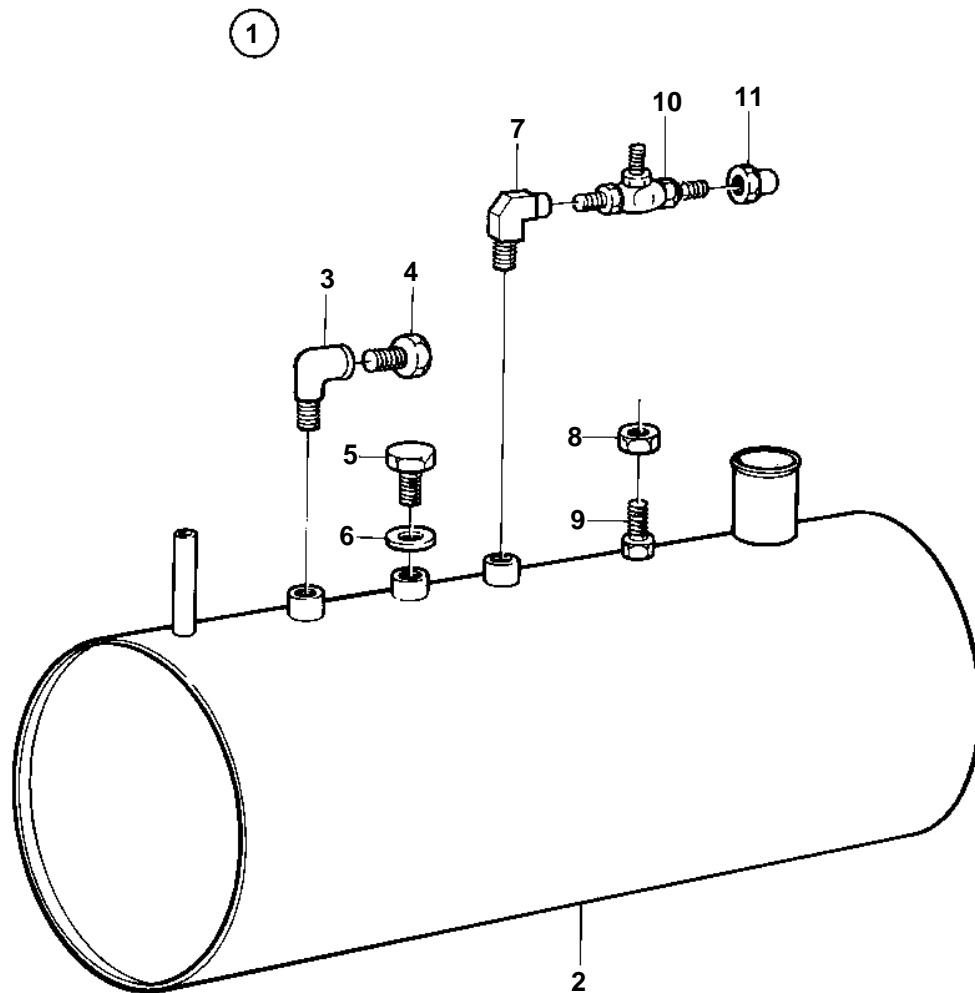

MD2010C, MD2010D, MD2020C, MD2020D, MD2030C, MD2030D, MD2040C, MD2040D

7569

MD2010C, MD2010D, MD2020C, MD2020D, MD2030C, MD2030D, MD2040C, MD2040D

| REF | PART NO. | QTY | DESCRIPTION | NOTES |
|-----|----------|-----|----------------|-------|
| 1 | | 1 | Fuel tank | |
| 2 | | 1 | · Fuel tank | 20L |
| 3 | 16218 | 1 | · Elbow nipple | |
| 4 | 981749 | 1 | · Plug | |
| 5 | 914391 | 1 | · Plug | |
| 6 | | 1 | · Washer | |
| 7 | 16218 | 1 | · Elbow nipple | |
| 8 | 940197 | 1 | · Nut | |
| 9 | 963556 | 1 | · Screw | |
| 10 | 803684 | 1 | · Tap | |
| 11 | 954322 | 1 | · Cap nut | |